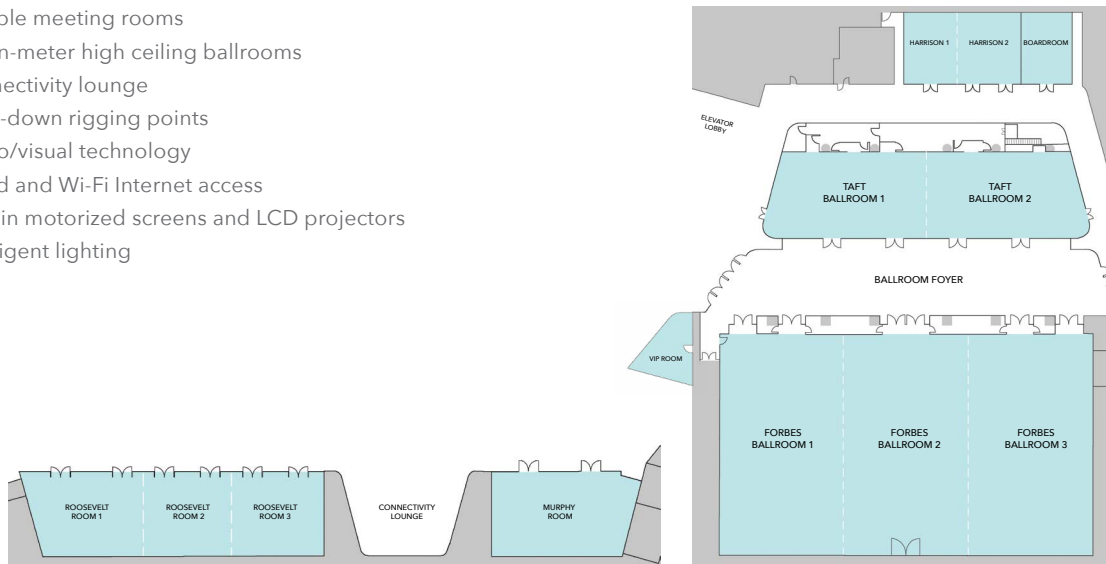

NEVER JUST STAY. STAY INSPIRED.

CONRAD[®]
MANILA

MEETINGS + EVENTS

Conrad Manila boasts of six elegant and multi-functional event rooms with a combined total area of over 2,400 sq. m. Our dedicated event specialists are on hand to help customize your function and ensure your business meeting, conference or social celebration progresses successfully.

MEETINGS + FUNCTIONS

- Flexible meeting rooms
- Seven-meter high ceiling ballrooms
- Connectivity lounge
- Drop-down rigging points
- Audio/visual technology
- Wired and Wi-Fi Internet access
- Built-in motorized screens and LCD projectors
- Intelligent lighting

CONFERENCE ROOM FLOOR PLAN

BUSINESS FACILITIES

Organizing events is made more convenient with a range of Conrad Manila's meeting venues, support facilities and breakout rooms strategically located on the same level, with direct access to the SMX Convention Center through a walkway bridge.

Function Room	Area (m2)	Dimensions (m)	Height (m)	CAPACITIES					
				Theater	Classroom	Banquet	Reception	Conference	U-Shape
Forbes Ballroom	1,500	49 x 29	7	1,270	720	1,050	1,500	504	171
Forbes Ballroom 1 / 2 / 3	500	16 x 29	7	370	240	320	500	168	57
Taft Ballroom	460	38 x 11	7	370	162	220	460	108	96
Taft Ballroom 1 / 2	230	19 x 11	7	180	81	110	230	54	48
Harrison Room	127	8 x 14	2	95	63	70	127	42	45
Harrison 1	57	8 x 6	2	40	27	30	57	18	21
Harrison 2	70	8 x 8	2	50	36	40	70	24	24
Boardroom	53	8 x 5	2	-	-	-	-	16	-
Roosevelt Room	190	7 x 26	3	80	39	100	190	39	39
Roosevelt 1	70	7 x 9	3	50	15	40	70	15	15
Roosevelt 2	60	7 x 8	3	45	12	30	60	12	12
Roosevelt 3	60	7 x 8	3	45	12	30	60	12	12
Murphy Room	85	7 x 11	3	65	36	50	85	24	27
Veranda	2,300	-	-	700	-	700	1,000	-	-